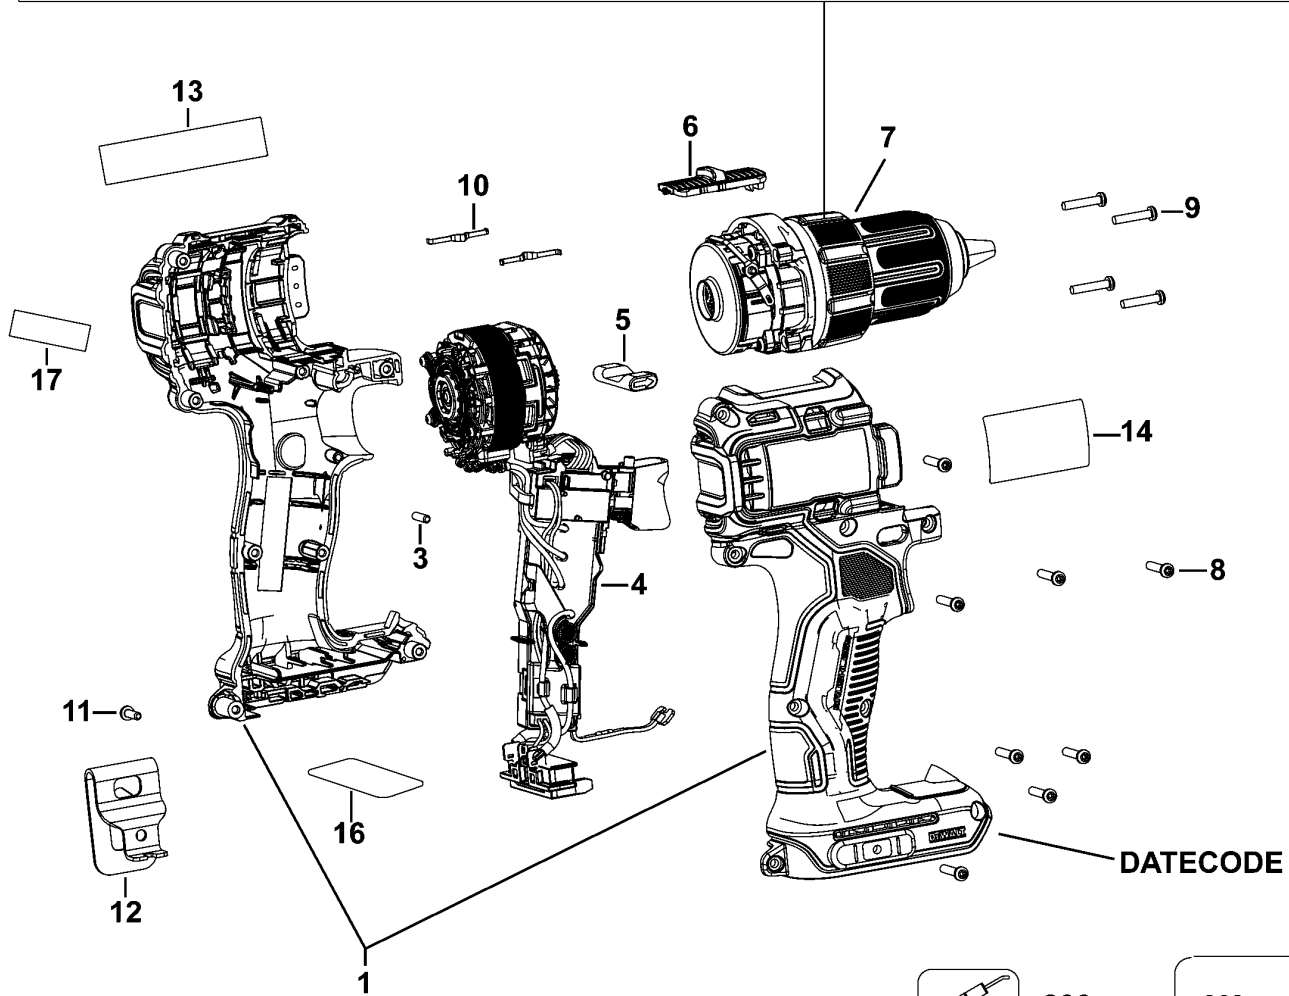

DCD708

CORDLESS DRILL 1

## Parts List DCD708 CORDLESS DRILL 1

Item	Part Number	Qty	Part Description	General Description	Other Info	Repair Inst	Markets
1	N553813	1	CLAMSHELL SET			No	
3	N071836	1	ROLL PIN			No	
4	N613571	1	MOTOR & SWITCH SA			No	QW
5	N399342	1	ACTUATOR FWD/REV			No	
6	N696450	1	SELECTOR SA			No	
7	N703439	1	TRANSMISSION ASSEMBLY			No	QW
8	N463678	8	SCREW			No	
9	N474504	4	SCREW			No	
10	N014681	2	LEAF SPRING			No	
11	N042665	1	SCREW	M3 X 10		No	
12	N086039	1	HOOK			No	
13	N616498	1	BRAND LABEL	18V XR		No	
14	N614773	1	RATING PLATE	EURO		No	QW
16	N592684	1	LABEL	BRUSHLESS		No	
17	N618506	1	LABEL	FOOT		No	
18	N576254	1	CHUCK KEYLESS			No	
19	N642325	1	HOUSING SA			No	
20	N527659	1	WASHER LOCK			No	
21	N543525	1	LOCKING RING			No	
22	N549024	4	PIN			No	
23	N678082	1	CARRIER SA			No	
24	N543018	4	GEAR			No	
25	N551385	1	GEAR			No	
26	N548368	1	WASHER			No	
27	N543943	1	GEAR			No	
28	N544134	1	HOUSING			No	
29	N541904	1	LINK			No	
30	N075506	4	SCREW	M3.12 X 13		No	
31	N542091	1	WIRE STEEL			No	
32	N541279	1	GEAR	2ND RING GEAR		No	
33	N678083	1	CARRIER SA			No	
34	N541277	4	GEAR			No	
35	N678084	1	CARRIER SA			No	

## Parts List DCD708 CORDLESS DRILL 1

Item	Part Number	Qty	Part Description	General Description	Other Info	Repair Inst	Markets
36	N541274	4	GEAR			No	
37	N541276	1	GEAR			No	
38	N551410	1	BACKPLATE			No	
39	N548029	1	O RING			No	
800	286436-00	1	GREASE	500 gms		No	
861	N442424	1	KIT BOX	TSTAK		No	
862	N409477	2	LATCH			No	
863	N409476	2	LATCH			No	
866	N314783	1	BATTERY 18V - 2.0AH - 36WH	Li-Ion - DCB183-XJ	DCD708S2T	No	QW
866	N314783	1	BATTERY 18V - 2.0AH - 36WH	Li-Ion - DCB183-XJ	DCD708D2T	No	QW
871	N450536	1	CHARGER (EURO)	DCB115-QW - 4.0A		No	QW