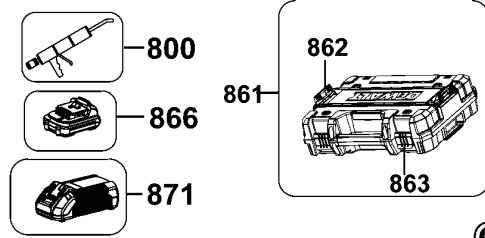

DCD708

CORDLESS DRILL 1

## Parts List DCD708 CORDLESS DRILL 1

Item	Part Number	Qty	Part Description	General Description	Other Info	Repair Inst	Markets
1	N553813	1	CLAMSHELL SET			No	
3	N071836	1	ROLL PIN			No	
4	N613571	1	MOTOR & SWITCH SA			No	QW
5	N399342	1	ACTUATOR FWD/REV			No	
6	N696450	1	SELECTOR SA			No	
7	N703439	1	TRANSMISSION ASSEMBLY			No	QW
8	N463678	8	SCREW			No	
9	N474504	4	SCREW			No	
10	N014681	2	LEAF SPRING			No	
11	N042665	1	SCREW	M3 X 10		No	
12	N086039	1	HOOK			No	
13	N616498	1	BRAND LABEL	18V XR		No	
14	N614773	1	RATING PLATE	EURO		No	QW
16	N592684	1	LABEL	BRUSHLESS		No	
17	N618506	1	LABEL	FOOT		No	
18	N576254	1	CHUCK KEYLESS			No	
19	N642325	1	HOUSING SA			No	
20	N527659	1	WASHER LOCK			No	
21	N543525	1	LOCKING RING			No	
22	N549024	4	PIN			No	
23	N678082	1	CARRIER SA			No	
24	N543018	4	GEAR			No	
25	N551385	1	GEAR			No	
26	N548368	1	WASHER			No	
27	N543943	1	GEAR			No	
28	N544134	1	HOUSING			No	
29	N541904	1	LINK			No	
30	N075506	4	SCREW	M3.12 X 13		No	
31	N542091	1	WIRE STEEL			No	
32	N541279	1	GEAR	2ND RING GEAR		No	
33	N678083	1	CARRIER SA			No	
34	N541277	4	GEAR			No	
35	N678084	1	CARRIER SA			No	

## Parts List DCD708 CORDLESS DRILL 1

Item	Part Number	Qty	Part Description	General Description	Other Info	Repair Inst	Markets
36	N541274	4	GEAR			No	
37	N541276	1	GEAR			No	
38	N551410	1	BACKPLATE			No	
39	N548029	1	O RING			No	
800	286436-00	1	GREASE	500 gms		No	
861	N442424	1	KIT BOX	TSTAK		No	
862	N409477	2	LATCH			No	
863	N409476	2	LATCH			No	
866	N314783	1	BATTERY 18V - 2.0AH - 36WH	Li-Ion - DCB183-XJ	DCD708S2T	No	QW
866	N314783	1	BATTERY 18V - 2.0AH - 36WH	Li-Ion - DCB183-XJ	DCD708D2T	No	QW
871	N450536	1	CHARGER (EURO)	DCB115-QW - 4.0A		No	QW