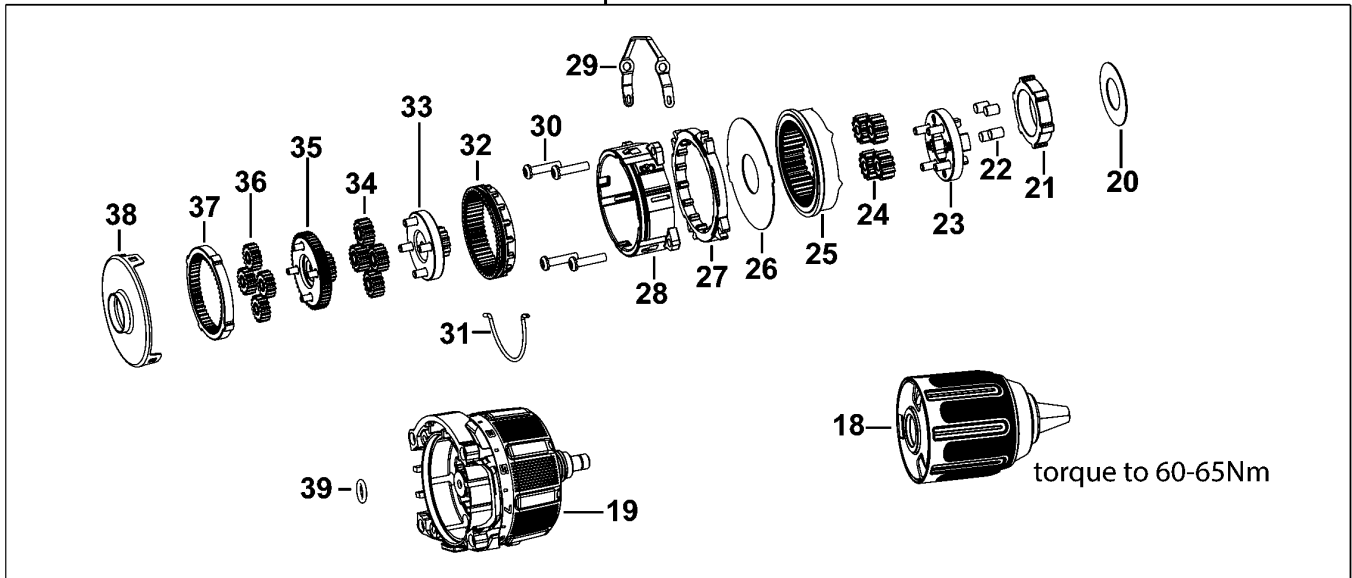

DCD708

CORDLESS DRILL 1

## Parts List DCD708 CORDLESS DRILL 1

Item	Part Number	Qty	Part Description	General Description	Other Info	Repair Inst	Markets
1	N553813	1	CLAMSHELL SET			No	
3	N071836	1	ROLL PIN			No	
4	N613571	1	MOTOR & SWITCH SA			No	QW
5	N399342	1	ACTUATOR FWD/REV			No	
6	N696450	1	SELECTOR SA			No	
7	N703439	1	TRANSMISSION ASSEMBLY			No	QW
8	N463678	8	SCREW			No	
9	N474504	4	SCREW			No	
10	N014681	2	LEAF SPRING			No	
11	N042665	1	SCREW	M3 X 10		No	
12	N086039	1	HOOK			No	
13	N616498	1	BRAND LABEL	18V XR		No	
14	N614773	1	RATING PLATE	EURO		No	QW
16	N592684	1	LABEL	BRUSHLESS		No	
17	N618506	1	LABEL	FOOT		No	
18	N576254	1	CHUCK KEYLESS			No	
19	N642325	1	HOUSING SA			No	
20	N527659	1	WASHER LOCK			No	
21	N543525	1	LOCKING RING			No	
22	N549024	4	PIN			No	
23	N678082	1	CARRIER SA			No	
24	N543018	4	GEAR			No	
25	N551385	1	GEAR			No	
26	N548368	1	WASHER			No	
27	N543943	1	GEAR			No	
28	N544134	1	HOUSING			No	
29	N541904	1	LINK			No	
30	N075506	4	SCREW	M3.12 X 13		No	
31	N542091	1	WIRE STEEL			No	
32	N541279	1	GEAR	2ND RING GEAR		No	
33	N678083	1	CARRIER SA			No	
34	N541277	4	GEAR			No	
35	N678084	1	CARRIER SA			No	

## Parts List DCD708 CORDLESS DRILL 1

Item	Part Number	Qty	Part Description	General Description	Other Info	Repair Inst	Markets
36	N541274	4	GEAR			No	
37	N541276	1	GEAR			No	
38	N551410	1	BACKPLATE			No	
39	N548029	1	O RING			No	
800	286436-00	1	GREASE	500 gms		No	
861	N442424	1	KIT BOX	TSTAK		No	
862	N409477	2	LATCH			No	
863	N409476	2	LATCH			No	
866	N314783	1	BATTERY 18V - 2.0AH - 36WH	Li-Ion - DCB183-XJ	DCD708S2T	No	QW
866	N314783	1	BATTERY 18V - 2.0AH - 36WH	Li-Ion - DCB183-XJ	DCD708D2T	No	QW
871	N450536	1	CHARGER (EURO)	DCB115-QW - 4.0A		No	QW